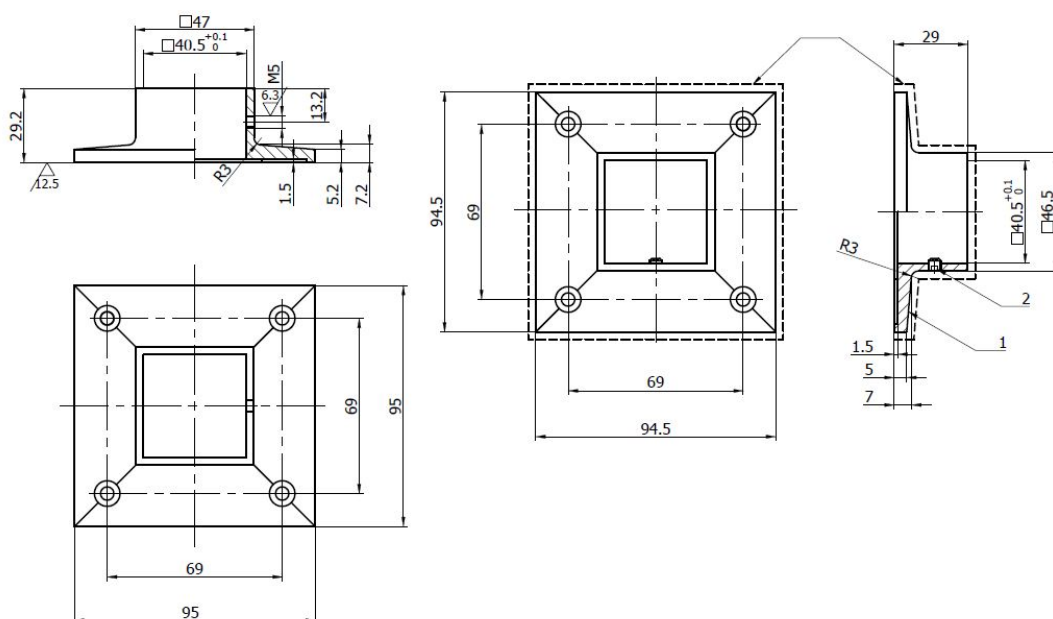

## Description:

Baluster Square Handrail Tube Wall Bracket, SS316 Brushed

## Item number:

22.10.426-0

Units	Box	Carton	HS Code	Barcode
Pcs.	5	20	8302419000	
				5704866108690